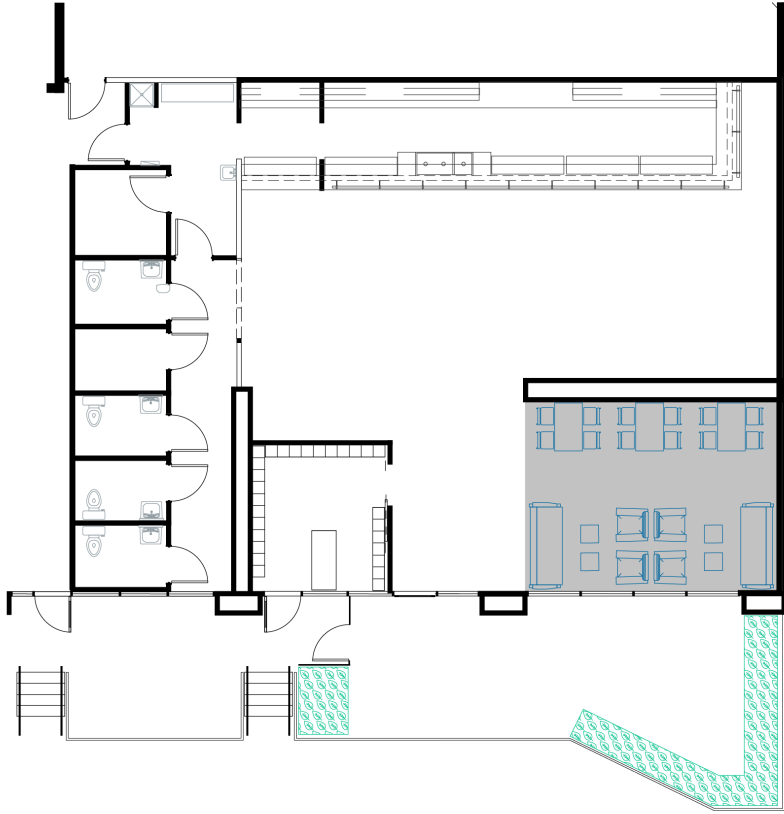

THE LIVING ROOM

LOUNGE AREA
400 SQ. FT.
CAPACITY: 25 GUESTS
STARTING AT \$500

Perfect for Corporate Happy Hour and
Birthday Celebrations

407.866.0285 | info@noveltyorlando.com | www.noveltyorlando.com